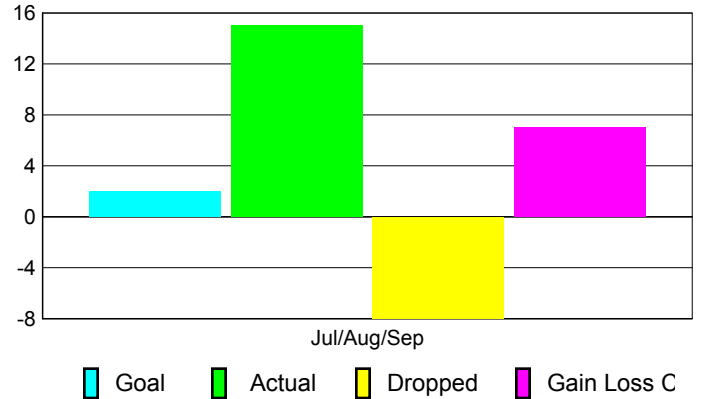

### YTD Status Quo Clubs 2010-2011

Status Quo Clubs Compared to Status Quo Members

## MEMBERSHIP

Membership Results  
2010-2011

Membership  
2009-2010

Month	Net Memb Goal	Actual New Memb	Actual Dropped Memb	Gain/Loss of Memb	Gain/Loss of Memb
Jul/Aug/Sep	2	15	-8	7	0
<b>Totals</b>	<b>2</b>	<b>15</b>	<b>-8</b>	<b>7</b>	<b>0</b>

### Membership Results 2010-2011

Goal, New, Dropped, Gain/Loss

### Comparison of Membership Gain/Loss

Current Year Compared to the Previous Year